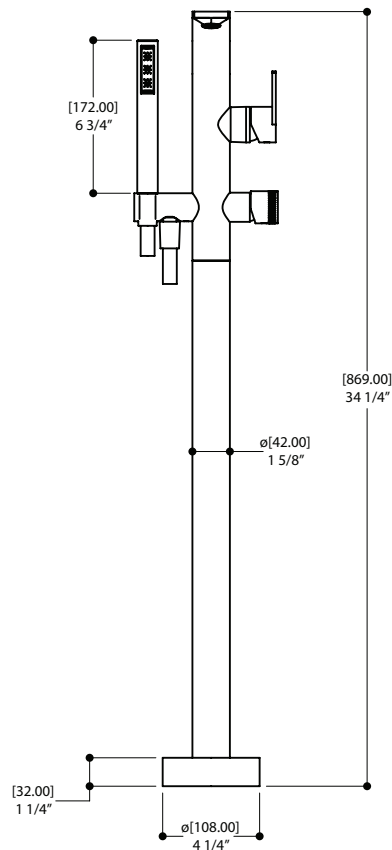

FEATURES

Solid brass construction
 Crystal clear water flow
 2 independent single volume and temperature mixing valves
 Handshower with 5' reinforced PVC hose
 1/2" NPT male connection
 Rough-in not included, order #92189

SPECS AT LARGE

Overall spout projection: 12" Flow rate: (tub filler) 5 gpm
 CC spout projection: 8 5/8" Flow rate: (tub filler) 2.5 gpm
 Total faucet height: 34 1/4"

Products and specifications shown are subject to change without notice. Please contact our technical support at tech@aquabraxs.com for any further queries, replacement parts requests etc.