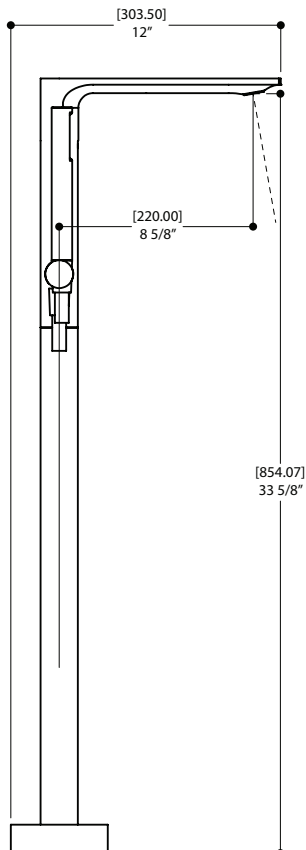

FEATURES

Solid brass construction
 Crystal clear water flow
 2 independent single volume and temperature mixing valves
 Handshower with 5' reinforced PVC hose
 1/2" NPT male connection
 Rough-in not included, order #92189

SPECS AT LARGE

Overall spout projection: 12" Flow rate: (tub filler) 5 gpm
 CC spout projection: 8 5/8" Flow rate: (tub filler) 2.5 gpm
 Total faucet height: 34 1/4"

Products and specifications shown are subject to change without notice. Please contact our technical support at tech@aquabraxs.com for any further queries, replacement parts requests etc.